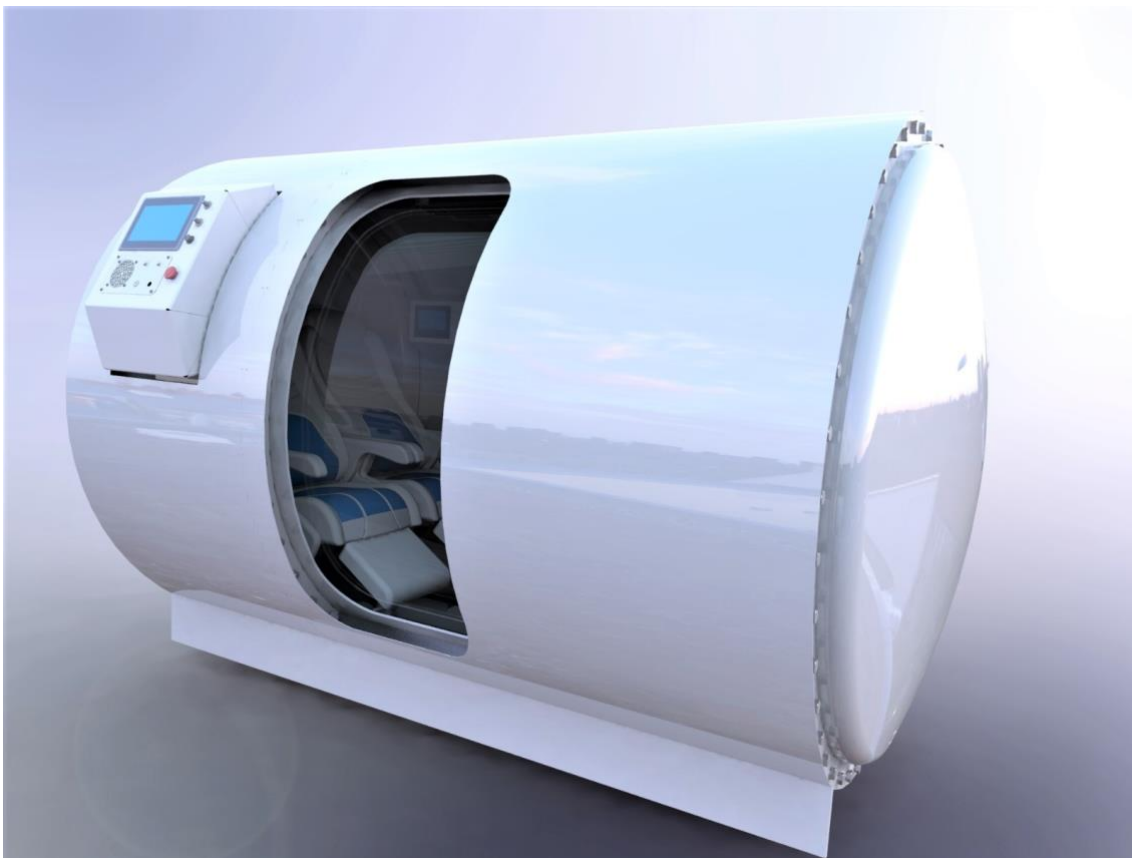

OxyLife-M4 Luxury Extended Version with Central Door and 4 Reclining Seat